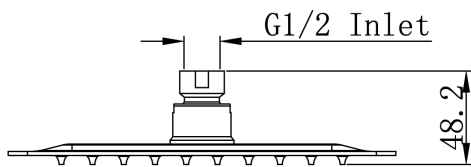

# Scala 200mm Square Head

## Product Specifications

Code:	SCA-200S-GM
Finish:	Gunmetal
Barcode:	9339897030922
WELS Star:	4 Star
WELS Rating:	7L/Min
Primary Material:	304 Stainless Steel

SCA-200S-MB  
Matte Black  
Electroplate

SCA-200S-GM  
Gunmetal  
PVD