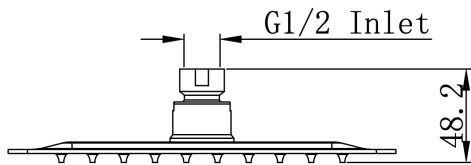

Scala 200mm Square Head

Product Specifications

Code:	SCA-200S-MB
Finish:	Matte Black
Barcode:	9339897030939
WELS Star:	4 Star
WELS Rating:	7L/Min
Primary Material:	304 Stainless Steel

SCA-200S-MB
Matte Black
Electroplate