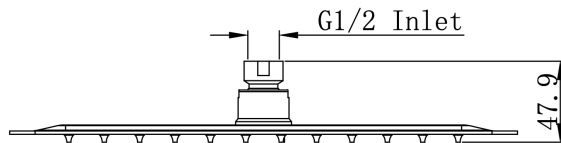

# Scala 300mm Square Head

## Product Specifications

**Code:** SCA-300S-BB  
**Finish:** Brushed Brass  
**Barcode:** 9339897030953  
**WELS Star:** 3 Star  
**WELS Rating:** 9L/Min  
**Primary Material:** 304 Stainless Steel

**SCA-300S-MB**  
*Matte Black*  
Electroplate