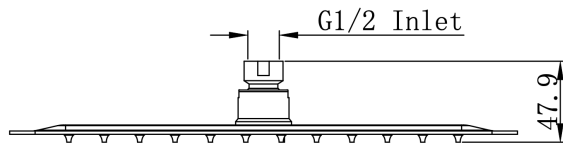

Scala 300mm Square Head

Product Specifications

Code:	SCA-300S-BN
Finish:	Brushed Nickel
Barcode:	9339897030960
WELS Star:	3 Star
WELS Rating:	9L/Min
Primary Material:	304 Stainless Steel

SCA-300S-MB
Matte Black
Electroplate