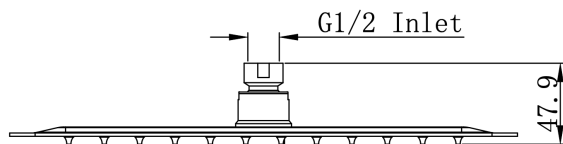

Scala 300mm Square Head

Product Specifications

Code: SCA-300S-CH
Finish: Chrome
Barcode: 9339897030977
WELS Star: 3 Star
WELS Rating: 9L/Min
Primary Material: 304 Stainless Steel

SCA-300S-MB
Matte Black
Electroplate