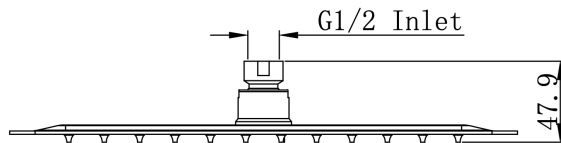

# Scala 300mm Square Head

## Product Specifications

Code:	SCA-300S-GM
Finish:	Gunmetal
Barcode:	9339897030984
WELS Star:	3 Star
WELS Rating:	9L/Min
Primary Material:	304 Stainless Steel

SCA-300S-MB  
Matte Black  
Electroplate

SCA-300S-GM  
Gunmetal  
PVD