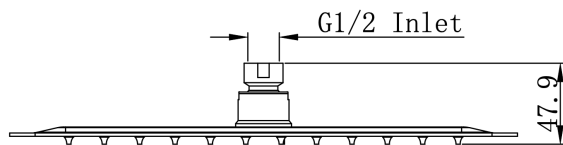

Scala 300mm Square Head

Product Specifications

Code: SCA-300S-MB
Finish: Matte Black
Barcode: 9339897030991
WELS Star: 3 Star
WELS Rating: 9L/Min
Primary Material: 304 Stainless Steel

● SCA-300S-MB
Matte Black
Electroplate