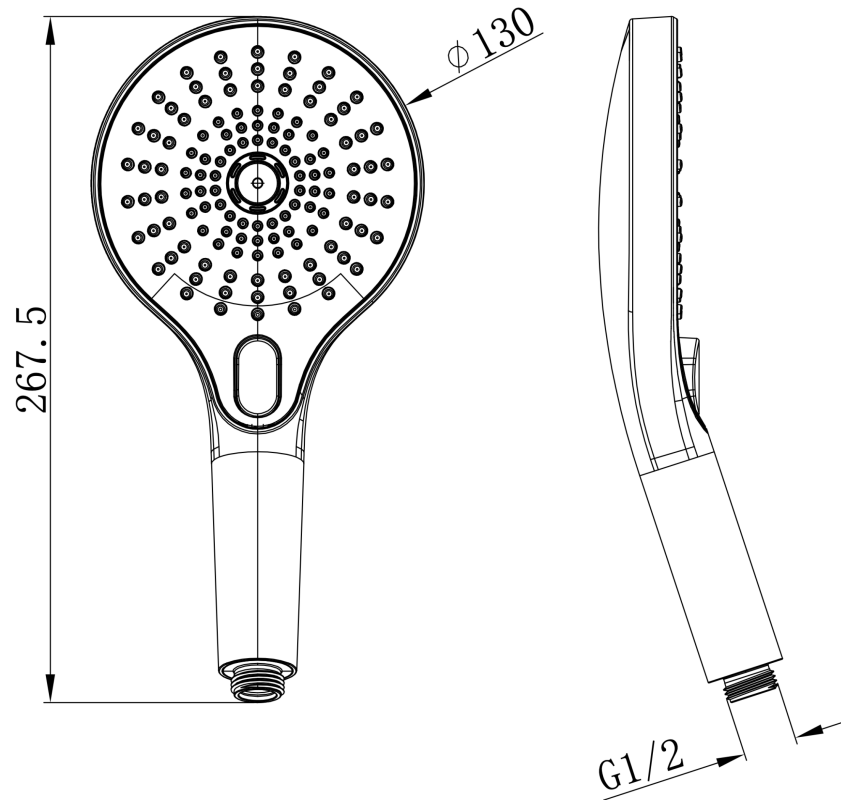

Scala Multifunction Handpiece

Product Specifications

Code:	SCA-34A-BB
Finish:	Brushed Brass
Barcode:	9339897031011
WELS Star:	5 Star
WELS Rating:	6L/Min
Primary Material:	304 Stainless Steel
Special Features:	Optional Non-Return Valve

SCA-34A-MB
Matte Black
Electroplate

SCA-34A-GM
Gunmetal
PVD

SCA-34A-CH
Chrome
Electroplate

SCA-34A-BN
Brushed Nickel
Raw Brush

SCA-34A-BB
Brushed Brass
PVD

Experience, the difference.

LINSOL.COM.AU

☎ 1300 546 765