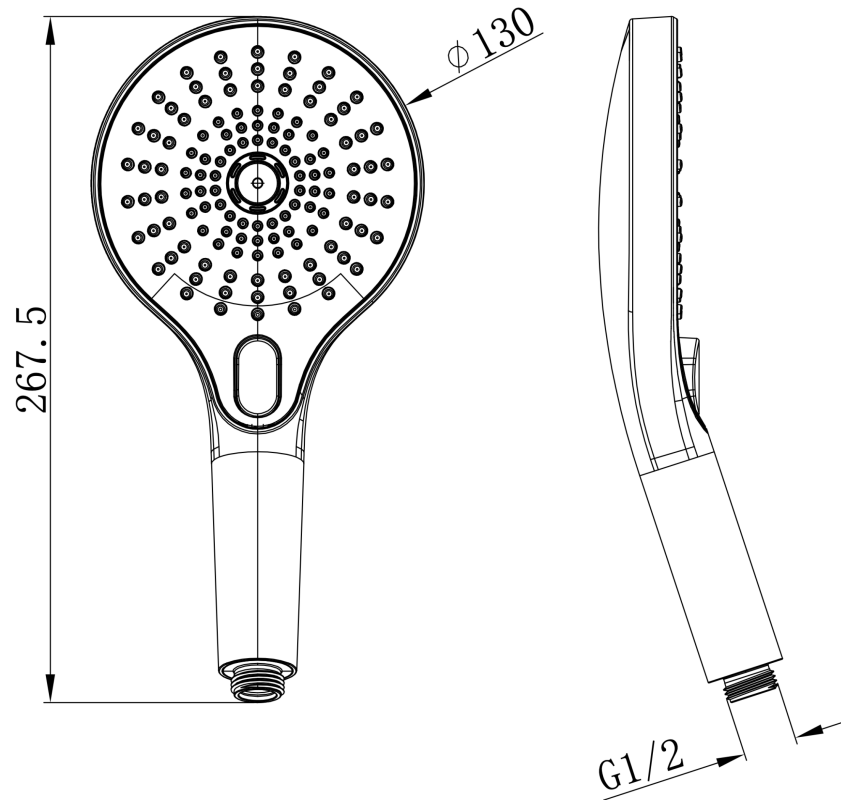

Scala Multifunction Handpiece

Product Specifications

Code:	SCA-34A-CH
Finish:	Chrome
Barcode:	9339897031035
WELS Star:	5 Star
WELS Rating:	6L/Min
Primary Material:	304 Stainless Steel
Special Features:	Optional Non-Return Valve

SCA-34A-MB
Matte Black
Electroplate

SCA-34A-GM
Gunmetal
PVD

SCA-34A-CH
Chrome
Electroplate

SCA-34A-BN
Brushed Nickel
Raw Brush

SCA-34A-BB
Brushed Brass
PVD

Experience, *the difference.*

LINSOL.COM.AU

☎ 1300 546 765