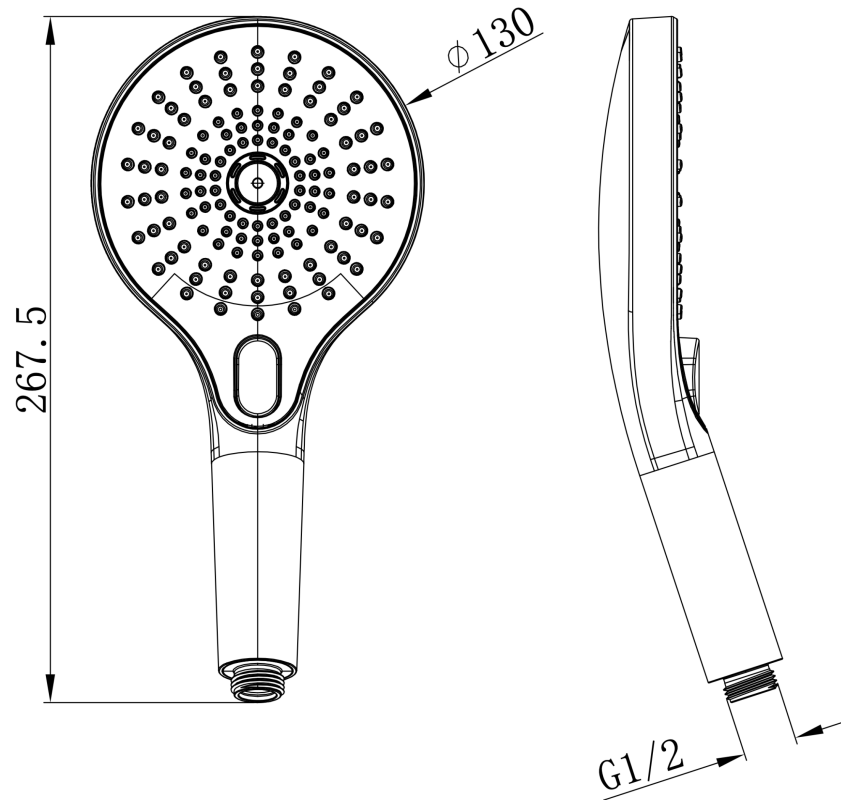

Scala Multifunction Handpiece

Product Specifications

Code:	SCA-34A-MB
Finish:	Matte Black
Barcode:	9339897031059
WELS Star:	5 Star
WELS Rating:	6L/Min
Primary Material:	304 Stainless Steel
Special Features:	Optional Non-Return Valve

SCA-34A-MB
Matte Black
Electroplate

SCA-34A-GM
Gunmetal
PVD

SCA-34A-CH
Chrome
Electroplate

SCA-34A-BN
Brushed Nickel
Raw Brush

SCA-34A-BB
Brushed Brass
PVD

Experience, the difference.

LINSOL.COM.AU

☎ 1300 546 765