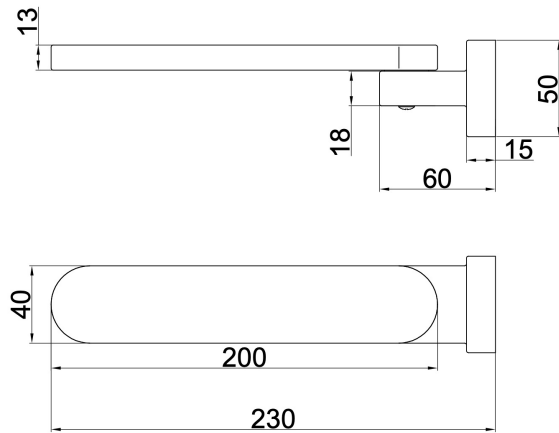

# Shenay S2 Swivel Wall Bath Spout

## Product Specifications

Code: SHE-S2-25W-BB

Finish: Brushed Brass

Barcode: 9339897011129

Primary Material: 304 Stainless Steel

Special Features: Push to Fit Adapter

SHE-S2-25W-BB  
Brushed Brass  
PVD

SHE-S2-25W-BN  
Brushed Nickel  
Raw Brush