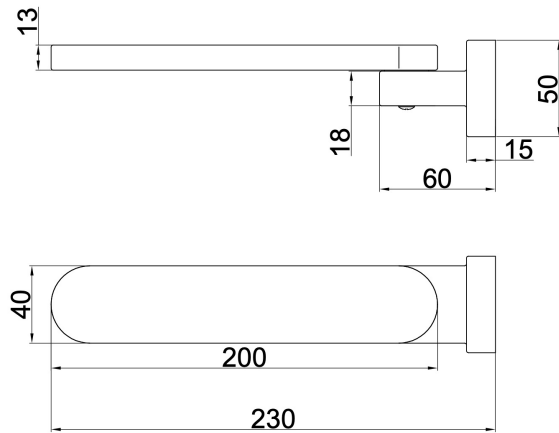

Shenay S2 Swivel Wall Bath Spout

Product Specifications

Code: SHE-S2-25W-BN
Finish: Brushed Nickel
Barcode: 9339897011112
Primary Material: 304 Stainless Steel
Special Features: Push to Fit Adapter

Experience, *the difference.*