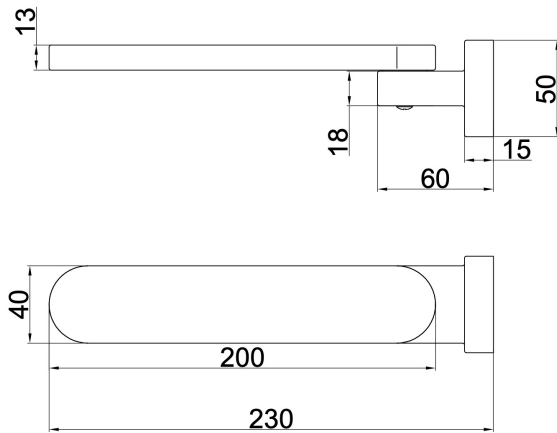

Shenay S2 Swivel Wall Bath Spout

Product Specifications

Code: SHE-S2-25W-CH
Finish: Chrome
Barcode: 9339897011099
Primary Material: 304 Stainless Steel
Special Features: Push to Fit Adapter

SHE-S2-25W-BB
Brushed Brass
PVD

SHE-S2-25W-BN
Brushed Nickel
Raw Brush

SHE-S2-25W-CH
Chrome
Electroplate

SHE-S2-25W-GM
Gunmetal
PVD

SHE-S2-25W-MB
Matte Black
Electroplate

Experience, *the difference.*

LINSOL.COM.AU

☎ 1300 546 765

✉ info@linsol.com.au