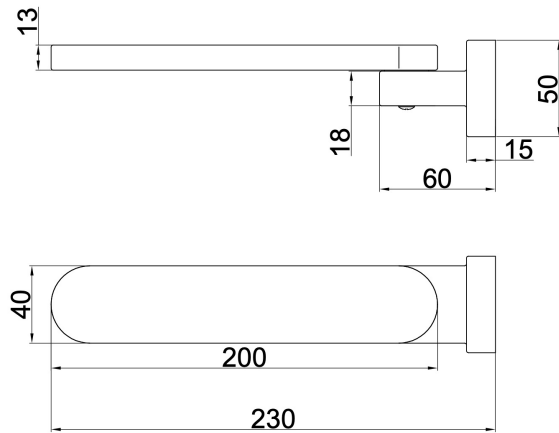

# Shenay S2 Swivel Wall Bath Spout

## Product Specifications

**Code:** SHE-S2-25W-GM  
**Finish:** Gunmetal  
**Barcode:** 9339897011136  
**Primary Material:** 304 Stainless Steel  
**Special Features:** Push to Fit Adapter

Experience, *the difference.*