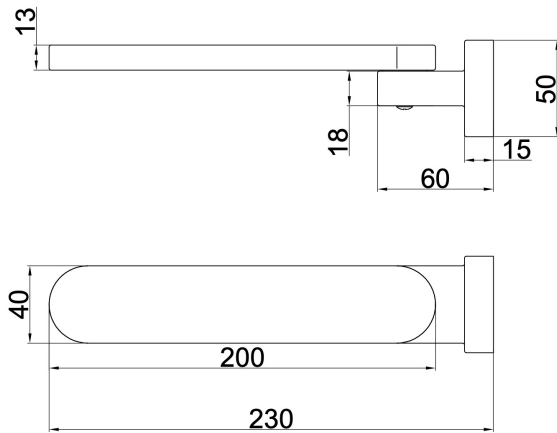

Shenay S2 Swivel Wall Bath Spout

Product Specifications

Code: SHE-S2-25W-MB
Finish: Matte Black
Barcode: 9339897011105
Primary Material: 304 Stainless Steel
Special Features: Push to Fit Adapter

Experience, *the difference.*