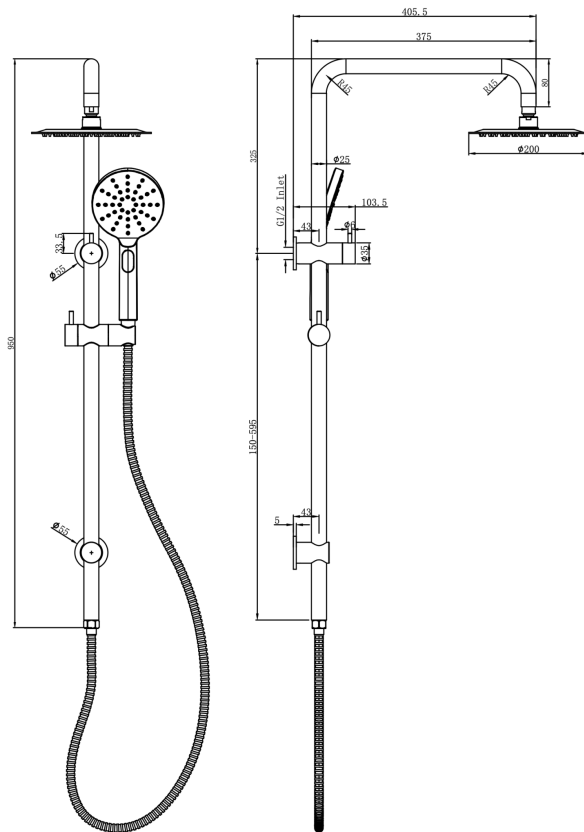

Sofia Shower Combination with Multifunction Handpiece and 200mm Round Head

Product Specifications

Code:	SOF-35a-200R-AB
Finish:	Aged Bronze
Barcode:	9339897033299
WELS Star:	4 Star
WELS Rating:	7L/Min
Spindle/Divertor:	1/2 Turn Ceramic Disc
Primary Material:	304 Stainless Steel
Technical Features:	Inlet Position: Top Adjustable Fixing Point: Lower Bracket
Special Features:	Spare Parts Available

 SOF-35a-200R-BN Brushed Nickel Raw Brush	 SOF-35a-200R-CH Chrome Electroplate	 SOF-35a-200R-GM Gunmetal PVD
 SOF-35a-200R-MB Matte Black Electroplate	 SOF-35a-200R-AB Aged Bronze PVD	 SOF-35a-200R-BB Brushed Brass PVD