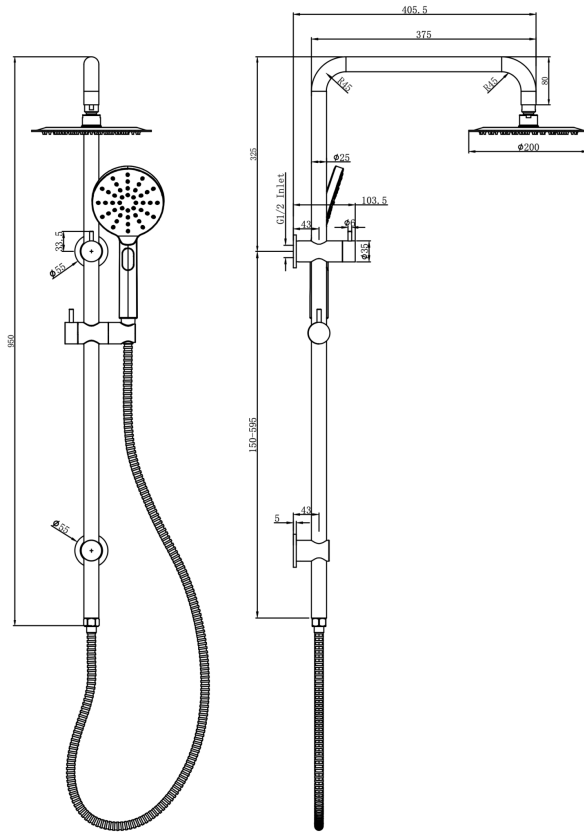

# Sofia Shower Combination with Multifunction Handpiece and 200mm Round Head

## Product Specifications

<b>Code:</b>	SOF-35a-200R-BB
<b>Finish:</b>	Brushed Brass
<b>Barcode:</b>	9339897033305
<b>WELS Star:</b>	4 Star
<b>WELS Rating:</b>	7L/Min
<b>Spindle/Divertor:</b>	1/2 Turn Ceramic Disc
<b>Primary Material:</b>	304 Stainless Steel
<b>Technical Features:</b>	Inlet Position: Top Adjustable Fixing Point: Lower Bracket
<b>Special Features:</b>	Spare Parts Available

 <b>SOF-35a-200R-BN</b> <i>Brushed Nickel</i> Raw Brush	 <b>SOF-35a-200R-CH</b> <i>Chrome</i> Electroplate	 <b>SOF-35a-200R-GM</b> <i>Gunmetal</i> PVD
 <b>SOF-35a-200R-MB</b> <i>Matte Black</i> Electroplate	 <b>SOF-35a-200R-AB</b> <i>Aged Bronze</i> PVD	 <b>SOF-35a-200R-BB</b> <i>Brushed Brass</i> PVD