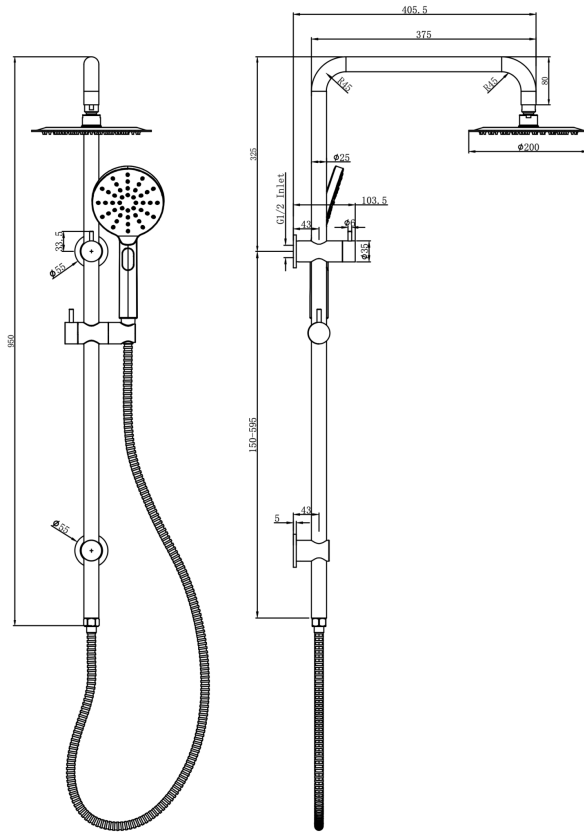

Sofia Shower Combination with Multifunction Handpiece and 200mm Round Head

Product Specifications

Code:	SOF-35a-200R-BN
Finish:	Brushed Nickel
Barcode:	9339897033312
WELS Star:	4 Star
WELS Rating:	7L/Min
Spindle/Divertor:	1/2 Turn Ceramic Disc
Primary Material:	304 Stainless Steel
Technical Features:	Inlet Position: Top Adjustable Fixing Point: Lower Bracket
Special Features:	Spare Parts Available

 SOF-35a-200R-BN <i>Brushed Nickel</i> Raw Brush	 SOF-35a-200R-CH <i>Chrome</i> Electroplate	 SOF-35a-200R-GM <i>Gunmetal</i> PVD
 SOF-35a-200R-MB <i>Matte Black</i> Electroplate	 SOF-35a-200R-AB <i>Aged Bronze</i> PVD	 SOF-35a-200R-BB <i>Brushed Brass</i> PVD