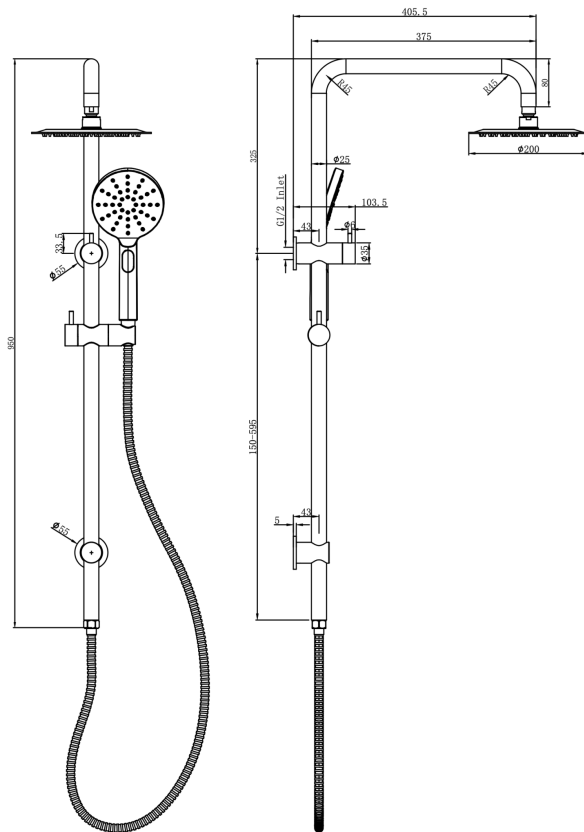

Sofia Shower Combination with Multifunction Handpiece and 200mm Round Head

Product Specifications

Code:	SOF-35a-200R-CH
Finish:	Chrome
Barcode:	9339897033329
WELS Star:	4 Star
WELS Rating:	7L/Min
Spindle/Divertor:	1/2 Turn Ceramic Disc
Primary Material:	304 Stainless Steel
Technical Features:	Inlet Position: Top Adjustable Fixing Point: Lower Bracket
Special Features:	Spare Parts Available

 SOF-35a-200R-BN <i>Brushed Nickel</i> Raw Brush	 SOF-35a-200R-CH <i>Chrome</i> Electroplate	 SOF-35a-200R-GM <i>Gunmetal</i> PVD
 SOF-35a-200R-MB <i>Matte Black</i> Electroplate	 SOF-35a-200R-AB <i>Aged Bronze</i> PVD	 SOF-35a-200R-BB <i>Brushed Brass</i> PVD