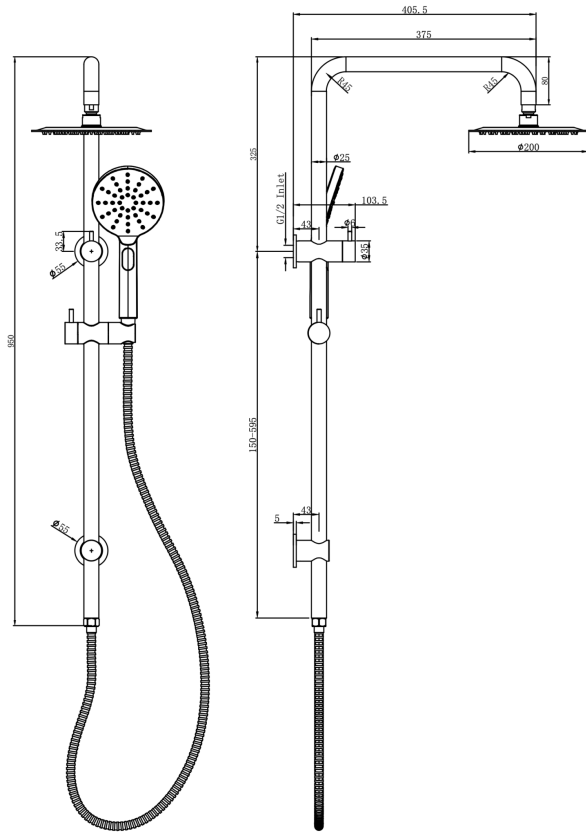

Sofia Shower Combination with Multifunction Handpiece and 200mm Round Head

Product Specifications

Code:	SOF-35a-200R-GM
Finish:	Gunmetal
Barcode:	9339897033336
WELS Star:	4 Star
WELS Rating:	7L/Min
Spindle/Divertor:	1/2 Turn Ceramic Disc
Primary Material:	304 Stainless Steel
Technical Features:	Inlet Position: Top Adjustable Fixing Point: Lower Bracket
Special Features:	Spare Parts Available

 SOF-35a-200R-BN <i>Brushed Nickel</i> Raw Brush	 SOF-35a-200R-CH <i>Chrome</i> Electroplate	 SOF-35a-200R-GM <i>Gunmetal</i> PVD
 SOF-35a-200R-MB <i>Matte Black</i> Electroplate	 SOF-35a-200R-AB <i>Aged Bronze</i> PVD	 SOF-35a-200R-BB <i>Brushed Brass</i> PVD