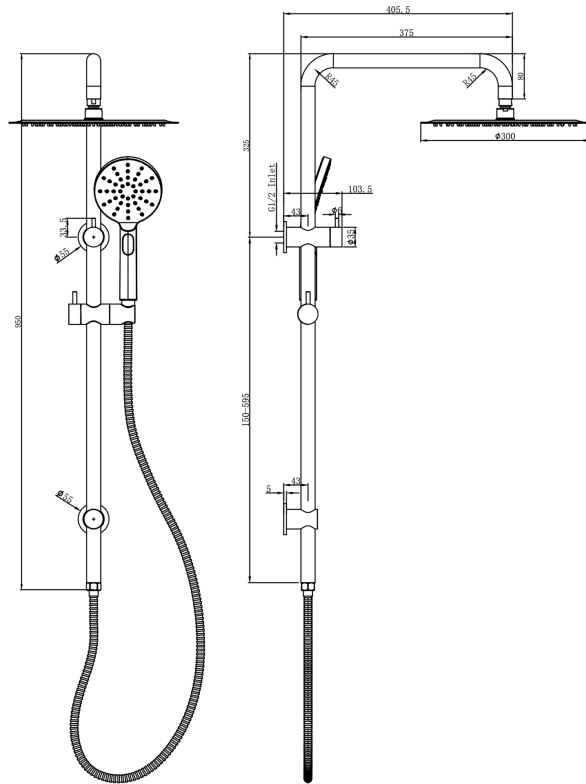

Sofia Shower Combination with Multifunction Handpiece and 300mm Round Head

Product Specifications

Code:	SOF-35a-300R-AB
Finish:	Aged Bronze
Barcode:	9339897033350
WELS Star:	3 Star
WELS Rating:	8.5L/Min
Spindle/Divertor:	1/2 Turn Ceramic Disc
Primary Material:	304 Stainless Steel
Technical Features:	Inlet Position: Top Adjustable Fixing Point: Lower Bracket
Special Features:	Spare Parts Available

	SOF-35a-300R-CH Chrome Electroplate		SOF-35a-300R-GM Gunmetal PVD		SOF-35a-300R-MB Matte Black Electroplate
	SOF-35a-300R-AB Aged Bronze PVD		SOF-35a-300R-BB Brushed Brass PVD		SOF-35a-300R-BN Brushed Nickel Raw Brush