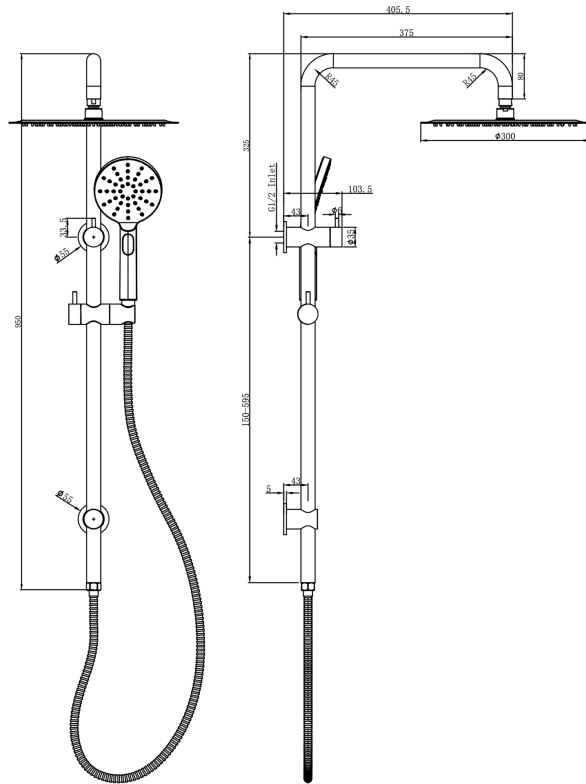

Sofia Shower Combination with Multifunction Handpiece and 300mm Round Head

Product Specifications

Code:	SOF-35a-300R-BB
Finish:	Brushed Brass
Barcode:	9339897033367
WELS Star:	3 Star
WELS Rating:	8.5L/Min
Spindle/Divertor:	1/2 Turn Ceramic Disc
Primary Material:	304 Stainless Steel
Technical Features:	Inlet Position: Top Adjustable Fixing Point: Lower Bracket
Special Features:	Spare Parts Available

	SOF-35a-300R-CH Chrome Electroplate		SOF-35a-300R-GM Gunmetal PVD		SOF-35a-300R-MB Matte Black Electroplate
	SOF-35a-300R-AB Aged Bronze PVD		SOF-35a-300R-BB Brushed Brass PVD		SOF-35a-300R-BN Brushed Nickel Raw Brush