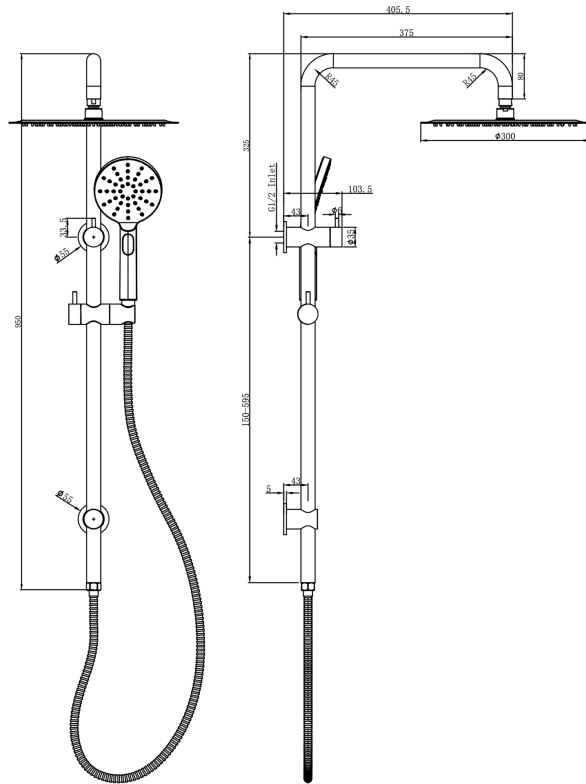

# Sofia Shower Combination with Multifunction Handpiece and 300mm Round Head

## Product Specifications

<b>Code:</b>	SOF-35a-300R-CH
<b>Finish:</b>	Chrome
<b>Barcode:</b>	9339897033381
<b>WELS Star:</b>	3 Star
<b>WELS Rating:</b>	8.5L/Min
<b>Spindle/Divertor:</b>	1/2 Turn Ceramic Disc
<b>Primary Material:</b>	304 Stainless Steel
<b>Technical Features:</b>	Inlet Position: Top Adjustable Fixing Point: Lower Bracket
<b>Special Features:</b>	Spare Parts Available

	<b>SOF-35a-300R-CH</b> Chrome Electroplate		<b>SOF-35a-300R-GM</b> Gunmetal PVD		<b>SOF-35a-300R-MB</b> Matte Black Electroplate
	<b>SOF-35a-300R-AB</b> Aged Bronze PVD		<b>SOF-35a-300R-BB</b> Brushed Brass PVD		<b>SOF-35a-300R-BN</b> Brushed Nickel Raw Brush