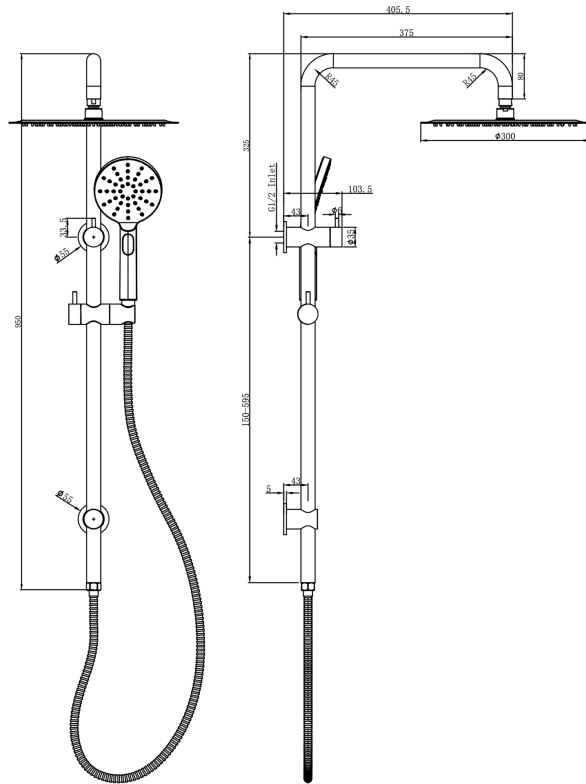

Sofia Shower Combination with Multifunction Handpiece and 300mm Round Head

Product Specifications

Code:	SOF-35a-300R-MB
Finish:	Matte Black
Barcode:	9339897033404
WELS Star:	3 Star
WELS Rating:	8.5L/Min
Spindle/Divertor:	1/2 Turn Ceramic Disc
Primary Material:	304 Stainless Steel
Technical Features:	Inlet Position: Top Adjustable Fixing Point: Lower Bracket
Special Features:	Spare Parts Available

	SOF-35a-300R-CH Chrome Electroplate		SOF-35a-300R-GM Gunmetal PVD		SOF-35a-300R-MB Matte Black Electroplate
	SOF-35a-300R-AB Aged Bronze PVD		SOF-35a-300R-BB Brushed Brass PVD		SOF-35a-300R-BN Brushed Nickel Raw Brush