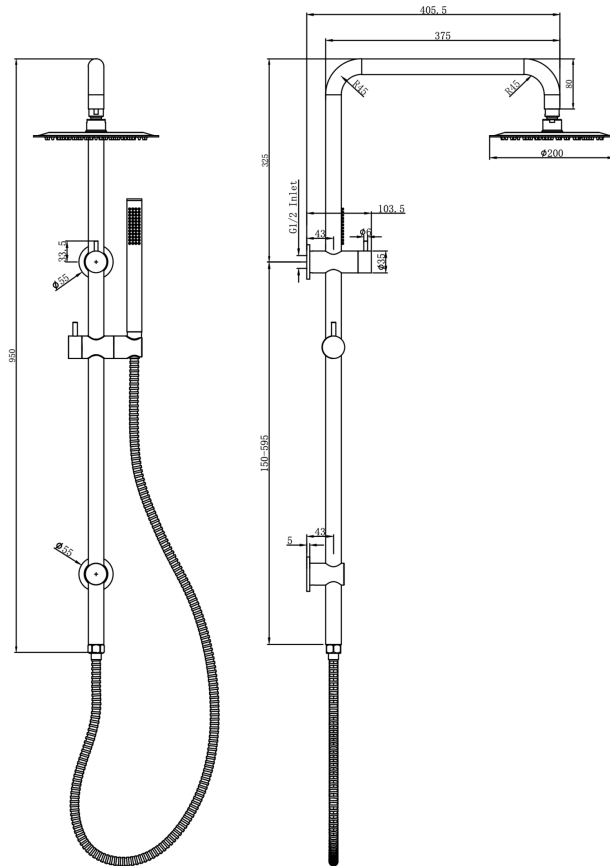

Sofia Shower Combination with Slim Handpiece and 200mm Round Head

Product Specifications

Code:	SOF-35b-200R-BN
Finish:	Brushed Nickel
Barcode:	9339897033435
WELS Star:	3 Star
WELS Rating:	8.5L/Min
Spindle/Divertor:	1/2 Turn Ceramic Disc
Primary Material:	304 Stainless Steel
Technical Features:	Inlet Position: Top Adjustable Fixing Point: Lower Bracket
Special Features:	Spare Parts Available

	SOF-35b-200R-MB <i>Matte Black</i> Electroplate		SOF-35b-200R-BB <i>Brushed Brass</i> PVD		SOF-35b-200R-BN <i>Brushed Nickel</i> Raw Brush
	SOF-35b-200R-CH <i>Chrome</i> Electroplate		SOF-35b-200R-GM <i>Gunmetal</i> PVD		SOF-35b-200R-AB <i>Aged Bronze</i> PVD