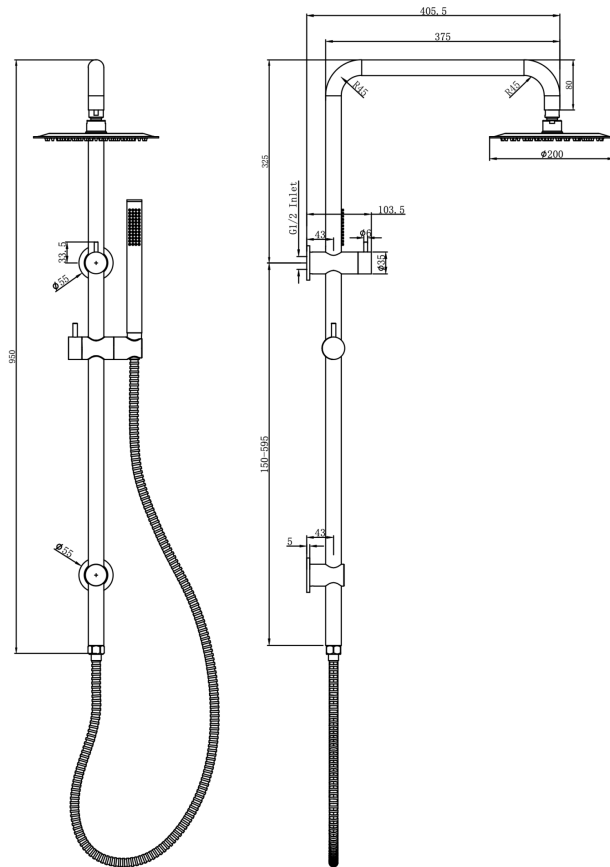

Sofia Shower Combination with Slim Handpiece and 200mm Round Head

Product Specifications

Code:	SOF-35b-200R-CH
Finish:	Chrome
Barcode:	9339897033442
WELS Star:	3 Star
WELS Rating:	8.5L/Min
Spindle/Divertor:	1/2 Turn Ceramic Disc
Primary Material:	304 Stainless Steel
Technical Features:	Inlet Position: Top Adjustable Fixing Point: Lower Bracket
Special Features:	Spare Parts Available

	SOF-35b-200R-MB <i>Matte Black</i> Electroplate		SOF-35b-200R-BB <i>Brushed Brass</i> PVD		SOF-35b-200R-BN <i>Brushed Nickel</i> Raw Brush
	SOF-35b-200R-CH <i>Chrome</i> Electroplate		SOF-35b-200R-GM <i>Gunmetal</i> PVD		SOF-35b-200R-AB <i>Aged Bronze</i> PVD