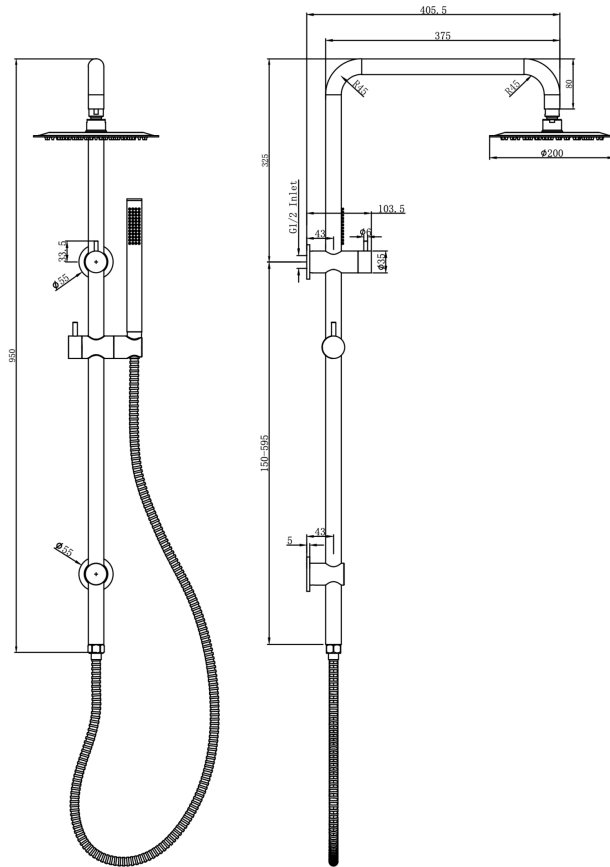

Sofia Shower Combination with Slim Handpiece and 200mm Round Head

Product Specifications

Code:	SOF-35b-200R-MB
Finish:	Matte Black
Barcode:	9339897033466
WELS Star:	3 Star
WELS Rating:	8.5L/Min
Spindle/Divertor:	1/2 Turn Ceramic Disc
Primary Material:	304 Stainless Steel
Technical Features:	Inlet Position: Top Adjustable Fixing Point: Lower Bracket
Special Features:	Spare Parts Available

	SOF-35b-200R-MB <i>Matte Black</i> Electroplate		SOF-35b-200R-BB <i>Brushed Brass</i> PVD		SOF-35b-200R-BN <i>Brushed Nickel</i> Raw Brush
	SOF-35b-200R-CH <i>Chrome</i> Electroplate		SOF-35b-200R-GM <i>Gunmetal</i> PVD		SOF-35b-200R-AB <i>Aged Bronze</i> PVD