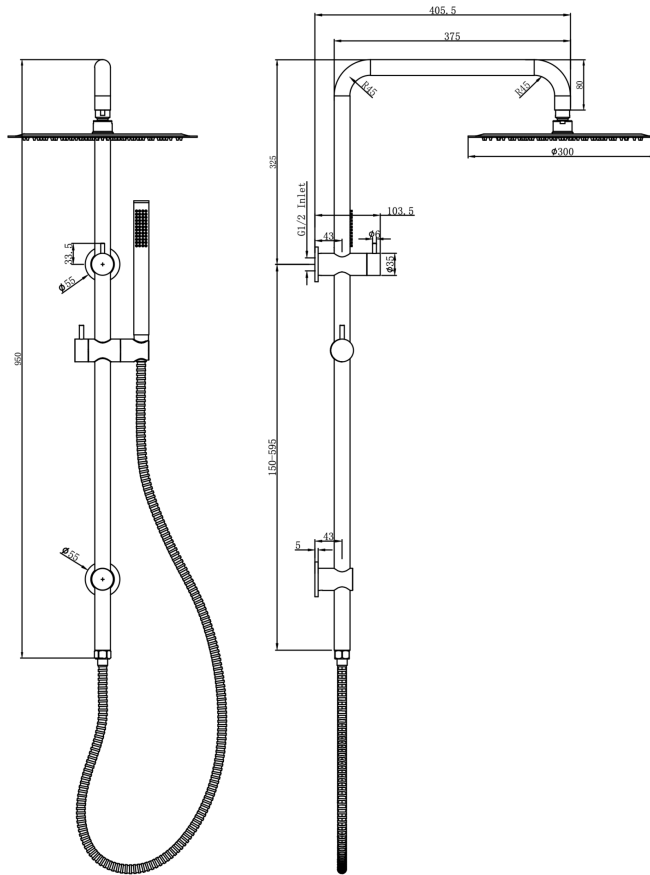

Sofia Shower Combination with Slim Handpiece and 300mm Round Head

Product Specifications

| | |
|----------------------------|---|
| Code: | SOF-35b-300R-AB |
| Finish: | Aged Bronze |
| Barcode: | 9339897033473 |
| WELS Star: | 3 Star |
| WELS Rating: | 8.5L/Min |
| Spindle/Divertor: | 1/2 Turn Ceramic Disc |
| Primary Material: | 304 Stainless Steel |
| Technical Features: | Inlet Position: Top Adjustable Fixing Point: Lower Bracket |
| Special Features: | Spare Parts Available |

| | | | | | |
|---|--|---|--|---|---|
|  | SOF-35b-300R-AB Aged Bronze PVD |  | SOF-35b-300R-BB Brushed Brass PVD |  | SOF-35b-300R-BN Brushed Nickel Raw Brush |
|  | SOF-35b-300R-CH Chrome Electroplate |  | SOF-35b-300R-GM Gunmetal PVD |  | SOF-35b-300R-MB Matte Black Electroplate |