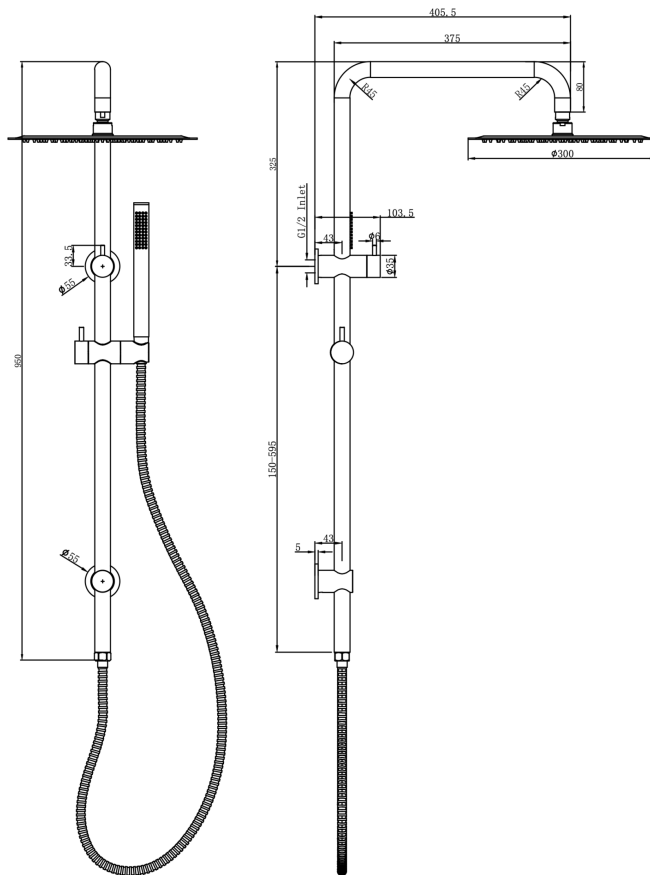

Sofia Shower Combination with Slim Handpiece and 300mm Round Head

Product Specifications

Code:	SOF-35b-300R-BB
Finish:	Brushed Brass
Barcode:	9339897033480
WELS Star:	3 Star
WELS Rating:	8.5L/Min
Spindle/Divertor:	1/2 Turn Ceramic Disc
Primary Material:	304 Stainless Steel
Technical Features:	Inlet Position: Top Adjustable Fixing Point: Lower Bracket
Special Features:	Spare Parts Available

	SOF-35b-300R-AB Aged Bronze PVD		SOF-35b-300R-BB Brushed Brass PVD		SOF-35b-300R-BN Brushed Nickel Raw Brush
	SOF-35b-300R-CH Chrome Electroplate		SOF-35b-300R-GM Gunmetal PVD		SOF-35b-300R-MB Matte Black Electroplate