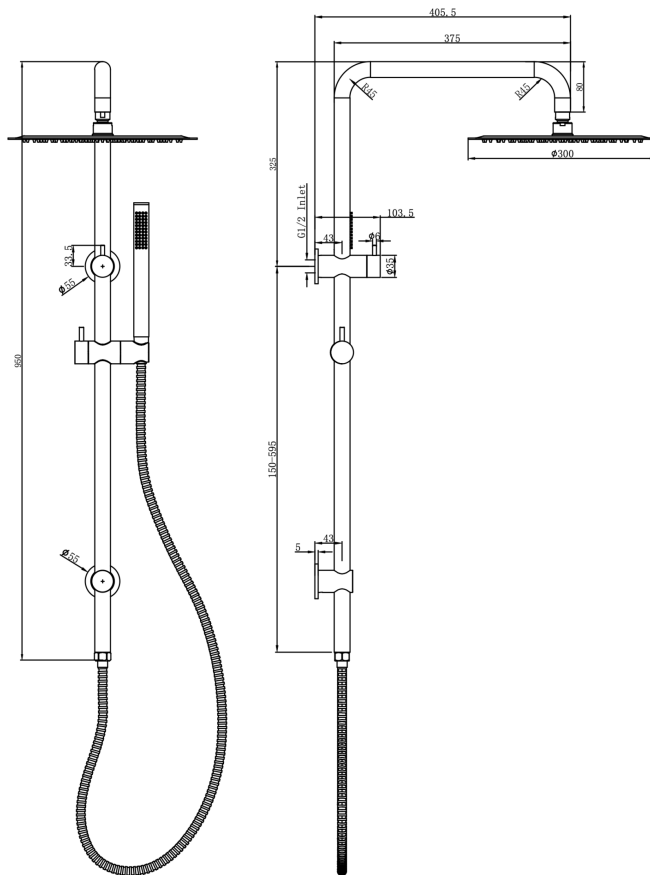

Sofia Shower Combination with Slim Handpiece and 300mm Round Head

Product Specifications

- Code:** SOF-35b-300R-BN
- Finish:** Brushed Nickel
- Barcode:** 9339897033497
- WELS Star:** 3 Star
- WELS Rating:** 8.5L/Min
- Spindle/Divertor:** 1/2 Turn Ceramic Disc
- Primary Material:** 304 Stainless Steel
- Technical Features:** Inlet Position: Top
Adjustable Fixing Point: Lower Bracket
- Special Features:** Spare Parts Available

- | | | | | | |
|---|---|---|---|---|--|
|  | SOF-35b-300R-AB
<i>Aged Bronze</i>
PVD |  | SOF-35b-300R-BB
<i>Brushed Brass</i>
PVD |  | SOF-35b-300R-BN
<i>Brushed Nickel</i>
Raw Brush |
|  | SOF-35b-300R-CH
<i>Chrome</i>
Electroplate |  | SOF-35b-300R-GM
<i>Gunmetal</i>
PVD |  | SOF-35b-300R-MB
<i>Matte Black</i>
Electroplate |