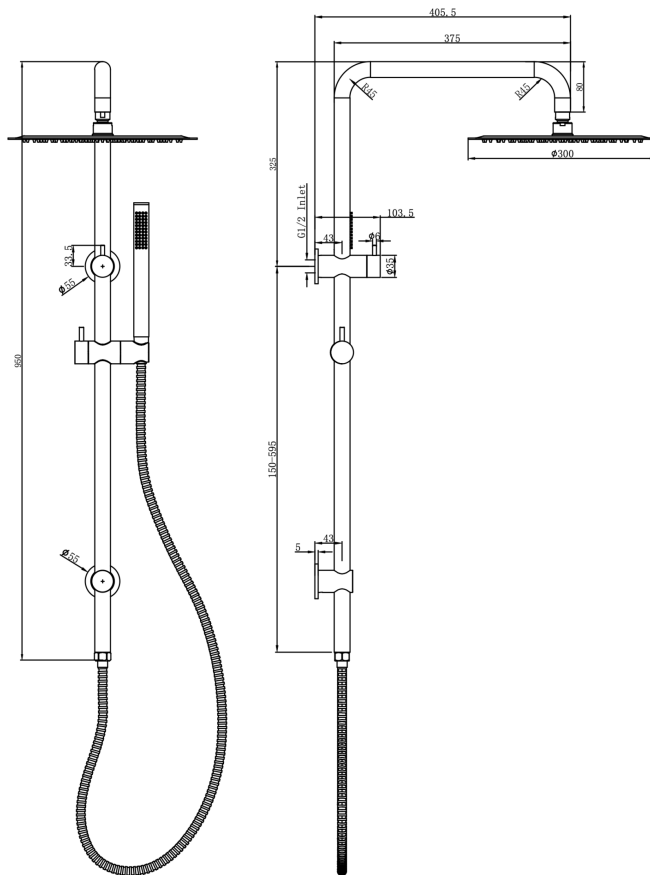

# Sofia Shower Combination with Slim Handpiece and 300mm Round Head

## Product Specifications

<b>Code:</b>	SOF-35b-300R-CH
<b>Finish:</b>	Chrome
<b>Barcode:</b>	9339897033503
<b>WELS Star:</b>	3 Star
<b>WELS Rating:</b>	8.5L/Min
<b>Spindle/Divertor:</b>	1/2 Turn Ceramic Disc
<b>Primary Material:</b>	304 Stainless Steel
<b>Technical Features:</b>	Inlet Position: Top Adjustable Fixing Point: Lower Bracket
<b>Special Features:</b>	Spare Parts Available

	<b>SOF-35b-300R-AB</b> Aged Bronze PVD		<b>SOF-35b-300R-BB</b> Brushed Brass PVD		<b>SOF-35b-300R-BN</b> Brushed Nickel Raw Brush
	<b>SOF-35b-300R-CH</b> Chrome Electroplate		<b>SOF-35b-300R-GM</b> Gunmetal PVD		<b>SOF-35b-300R-MB</b> Matte Black Electroplate