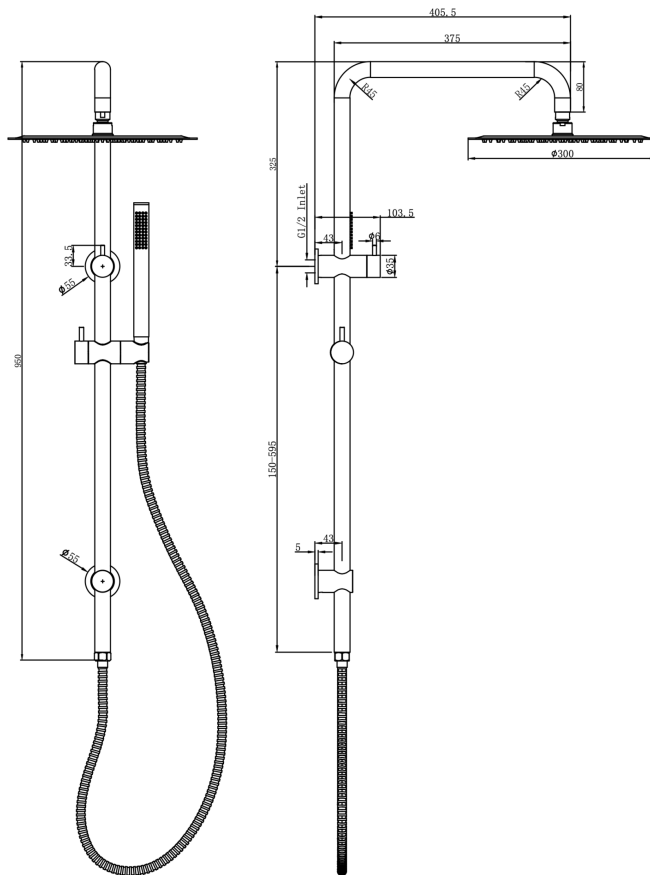

Sofia Shower Combination with Slim Handpiece and 300mm Round Head

Product Specifications

Code:	SOF-35b-300R-GM
Finish:	Gunmetal
Barcode:	9339897033510
WELS Star:	3 Star
WELS Rating:	8.5L/Min
Spindle/Divertor:	1/2 Turn Ceramic Disc
Primary Material:	304 Stainless Steel
Technical Features:	Inlet Position: Top Adjustable Fixing Point: Lower Bracket
Special Features:	Spare Parts Available

	SOF-35b-300R-AB <i>Aged Bronze</i> PVD		SOF-35b-300R-BB <i>Brushed Brass</i> PVD		SOF-35b-300R-BN <i>Brushed Nickel</i> Raw Brush
	SOF-35b-300R-CH <i>Chrome</i> Electroplate		SOF-35b-300R-GM <i>Gunmetal</i> PVD		SOF-35b-300R-MB <i>Matte Black</i> Electroplate