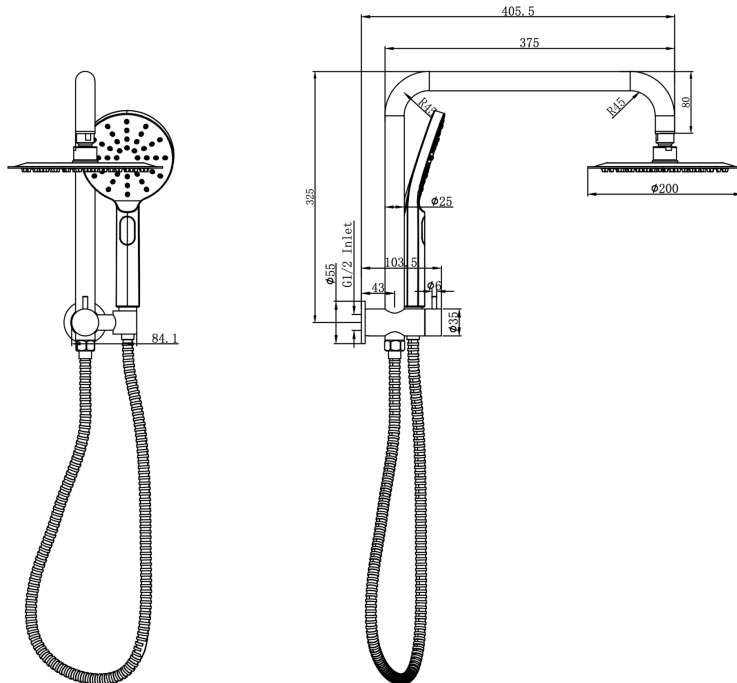

Sofia Short Shower Combination with Multifunction Handpiece and 200mm Round Head

Product Specifications

Code:	SOF-36a-200R-BB
Finish:	Brushed Brass
Barcode:	9339897033541
WELS Star:	4 Star
WELS Rating:	7L/Min
Spindle/Divertor:	1/2 Turn Ceramic Disc
Primary Material:	304 Stainless Steel
Special Features:	Spare Parts Available

SOF-36a-200R-BB
Brushed Brass
PVD

SOF-36a-200R-BN
Brushed Nickel
Raw Brush

SOF-36a-200R-CH
Chrome
Electroplate

SOF-36a-200R-GM
Gunmetal
PVD

SOF-36a-200R-MB
Matte Black
Electroplate

SOF-36a-200R-AB
Aged Bronze
PVD