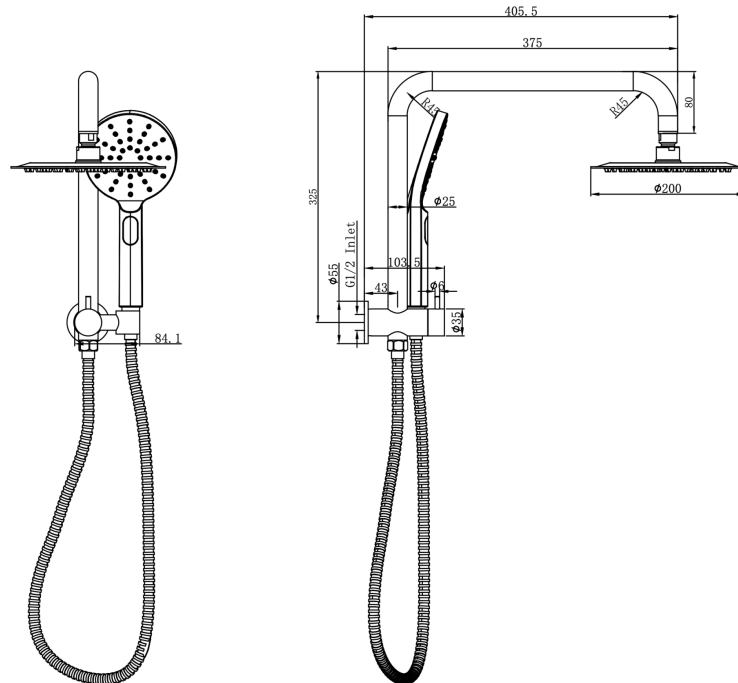

# Sofia Short Shower Combination with Multifunction Handpiece and 200mm Round Head

## Product Specifications

Code:	SOF-36a-200R-BN
Finish:	Brushed Nickel
Barcode:	9339897033558
WELS Star:	4 Star
WELS Rating:	7L/Min
Spindle/Divertor:	1/2 Turn Ceramic Disc
Primary Material:	304 Stainless Steel
Special Features:	Spare Parts Available

**SOF-36a-200R-BB**  
Brushed Brass  
PVD

**SOF-36a-200R-BN**  
Brushed Nickel  
Raw Brush

**SOF-36a-200R-CH**  
Chrome  
Electroplate

**SOF-36a-200R-GM**  
Gunmetal  
PVD

**SOF-36a-200R-MB**  
Matte Black  
Electroplate