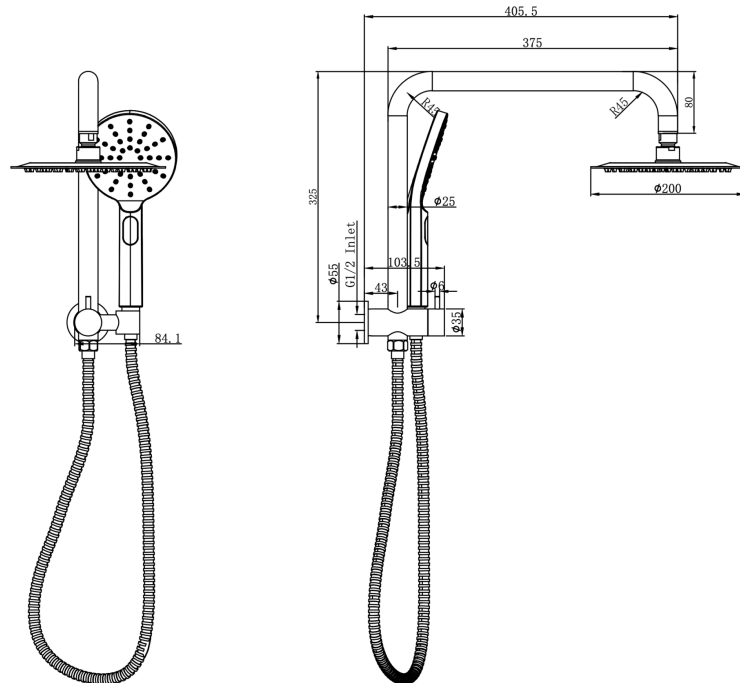

Sofia Short Shower Combination with Multifunction Handpiece and 200mm Round Head

Product Specifications

Code:	SOF-36a-200R-CH
Finish:	Chrome
Barcode:	9339897033565
WELS Star:	4 Star
WELS Rating:	7L/Min
Spindle/Divertor:	1/2 Turn Ceramic Disc
Primary Material:	304 Stainless Steel
Special Features:	Spare Parts Available

	SOF-36a-200R-BB Brushed Brass PVD		SOF-36a-200R-BN Brushed Nickel Raw Brush		SOF-36a-200R-CH Chrome Electroplate
	SOF-36a-200R-GM Gunmetal PVD		SOF-36a-200R-MB Matte Black Electroplate		SOF-36a-200R-AB Aged Bronze PVD