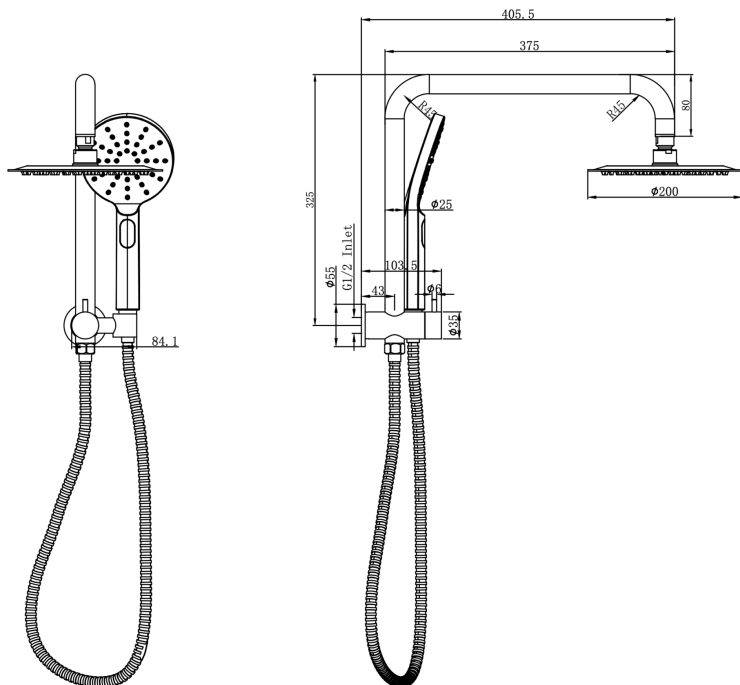

# Sofia Short Shower Combination with Multifunction Handpiece and 200mm Round Head

## Product Specifications

Code:	SOF-36a-200R-GM
Finish:	Gunmetal
Barcode:	9339897033572
WELS Star:	4 Star
WELS Rating:	7L/Min
Spindle/Divertor:	1/2 Turn Ceramic Disc
Primary Material:	304 Stainless Steel
Special Features:	Spare Parts Available

**SOF-36a-200R-BB**  
Brushed Brass  
PVD

**SOF-36a-200R-BN**  
Brushed Nickel  
Raw Brush

**SOF-36a-200R-CH**  
Chrome  
Electroplate

**SOF-36a-200R-GM**  
Gunmetal  
PVD

**SOF-36a-200R-MB**  
Matte Black  
Electroplate