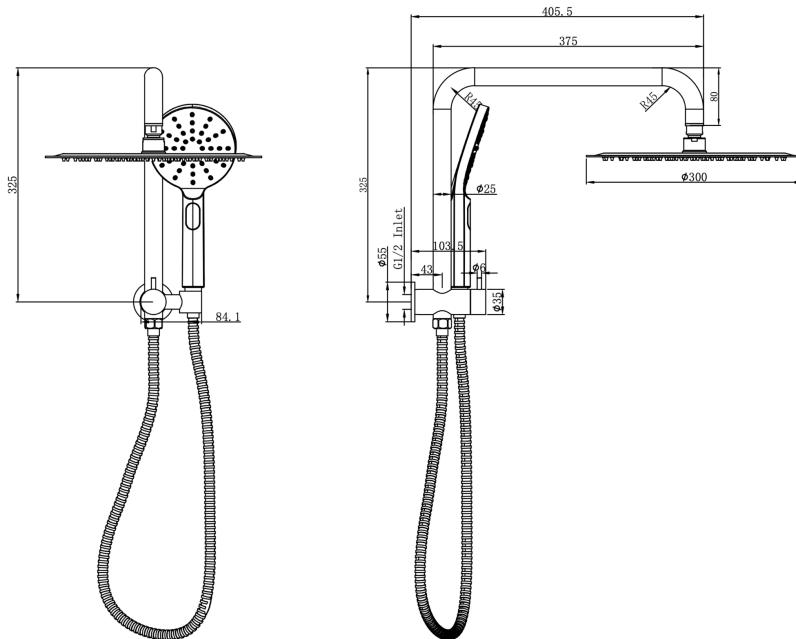

Sofia Short Shower Combination with Multifunction Handpiece and 300mm Round Head

Product Specifications

Code:	SOF-36a-300R-AB
Finish:	Aged Bronze
Barcode:	9339897033596
WELS Star:	3 Star
WELS Rating:	8.5L/Min
Spindle/Divertor:	1/2 Turn Ceramic Disc
Primary Material:	304 Stainless Steel
Special Features:	Spare Parts Available

SOF-36a-300R-CH
Chrome
Electroplate

SOF-36a-300R-GM
Gunmetal
PVD

SOF-36a-300R-MB
Matte Black
Electroplate

SOF-36a-300R-AB
Aged Bronze
PVD

SOF-36a-300R-BB
Brushed Brass
PVD

SOF-36a-300R-BN
Brushed Nickel
Raw Brush