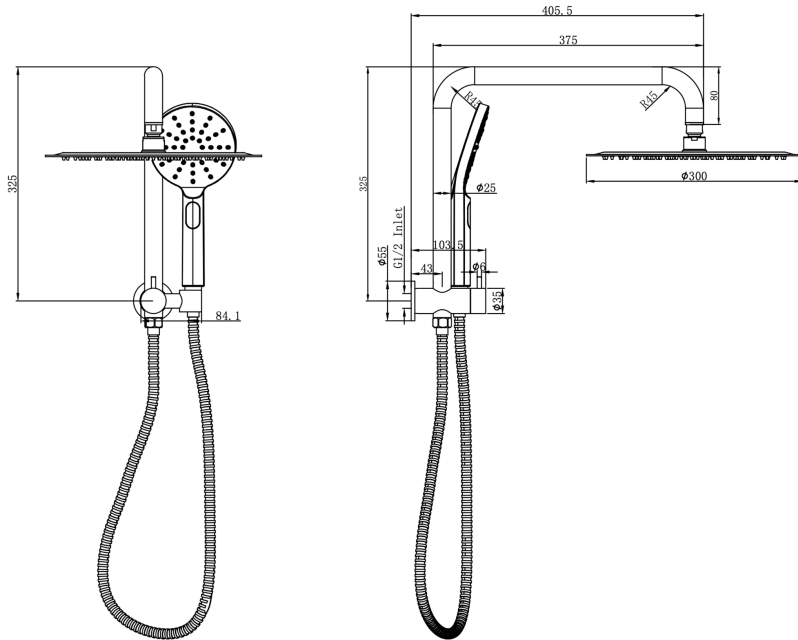

# Sofia Short Shower Combination with Multifunction Handpiece and 300mm Round Head

## Product Specifications

Code:	SOF-36a-300R-BB
Finish:	Brushed Brass
Barcode:	9339897033602
WELS Star:	3 Star
WELS Rating:	8.5L/Min
Spindle/Divertor:	1/2 Turn Ceramic Disc
Primary Material:	304 Stainless Steel
Special Features:	Spare Parts Available

**SOF-36a-300R-CH**  
Chrome  
Electroplate

**SOF-36a-300R-GM**  
Gunmetal  
PVD

**SOF-36a-300R-MB**  
Matte Black  
Electroplate

**SOF-36a-300R-AB**  
Aged Bronze  
PVD

**SOF-36a-300R-BB**  
Brushed Brass  
PVD