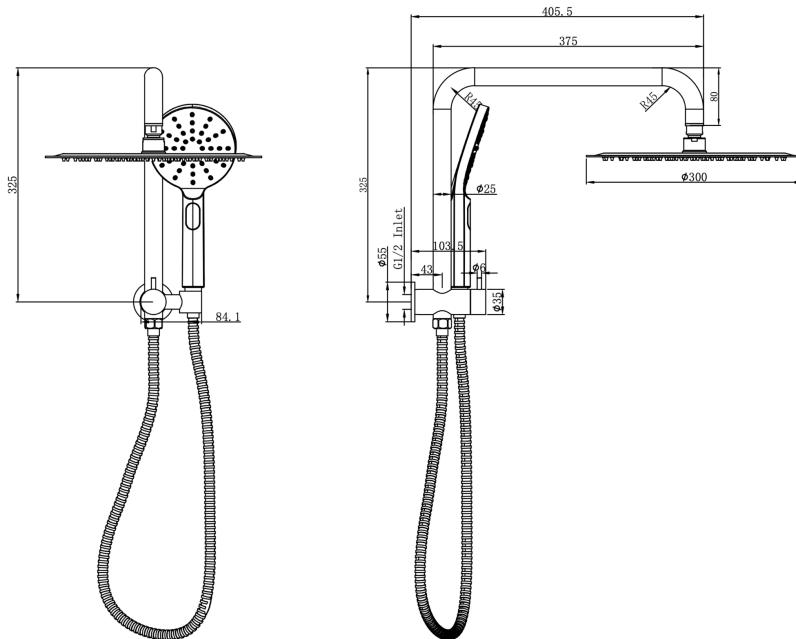

Sofia Short Shower Combination with Multifunction Handpiece and 300mm Round Head

Product Specifications

Code:	SOF-36a-300R-CH
Finish:	Chrome
Barcode:	9339897033626
WELS Star:	3 Star
WELS Rating:	8.5L/Min
Spindle/Divertor:	1/2 Turn Ceramic Disc
Primary Material:	304 Stainless Steel
Special Features:	Spare Parts Available

SOF-36a-300R-CH
Chrome
Electroplate

SOF-36a-300R-GM
Gunmetal
PVD

SOF-36a-300R-MB
Matte Black
Electroplate

SOF-36a-300R-AB
Aged Bronze
PVD

SOF-36a-300R-BB
Brushed Brass
PVD

SOF-36a-300R-BN
Brushed Nickel
Raw Brush