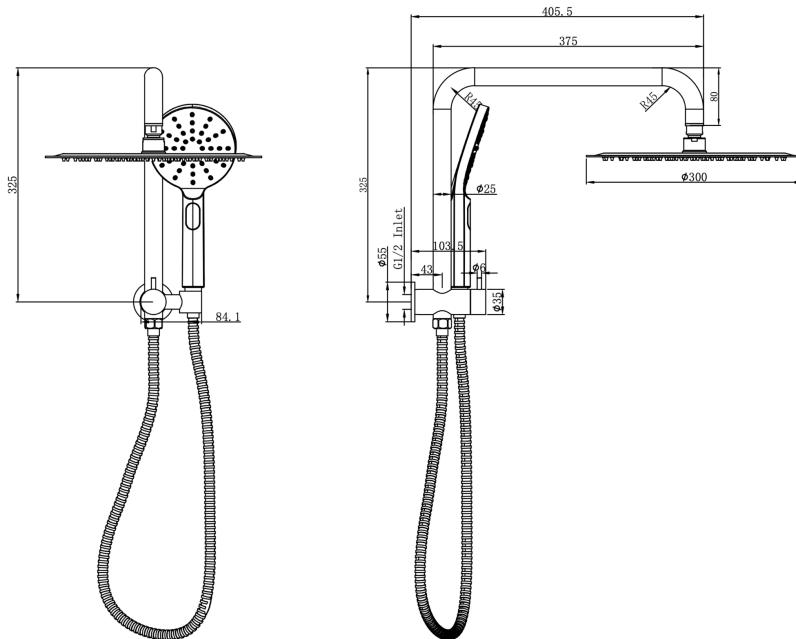

Sofia Short Shower Combination with Multifunction Handpiece and 300mm Round Head

Product Specifications

Code:	SOF-36a-300R-MB
Finish:	Matte Black
Barcode:	9339897033640
WELS Star:	3 Star
WELS Rating:	8.5L/Min
Spindle/Divertor:	1/2 Turn Ceramic Disc
Primary Material:	304 Stainless Steel
Special Features:	Spare Parts Available

SOF-36a-300R-CH
Chrome
Electroplate

SOF-36a-300R-GM
Gunmetal
PVD

SOF-36a-300R-MB
Matte Black
Electroplate

SOF-36a-300R-AB
Aged Bronze
PVD

SOF-36a-300R-BB
Brushed Brass
PVD

SOF-36a-300R-BN
Brushed Nickel
Raw Brush