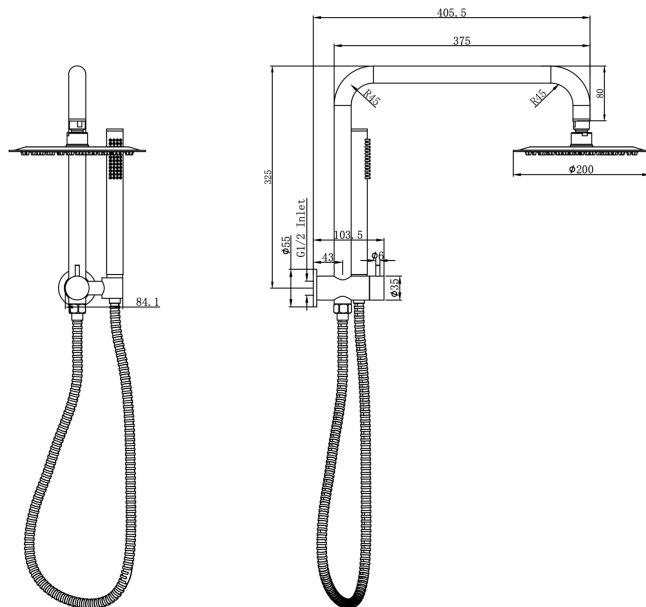

# Sofia Short Shower Combination with Slim Handpiece and 200mm Round Head

## Product Specifications

Code:	SOF-36b-200R-AB
Finish:	Aged Bronze
Barcode:	9339897033657
WELS Star:	3 Star
WELS Rating:	8.5L/Min
Spindle/Divertor:	1/2 Turn Ceramic Disc
Primary Material:	304 Stainless Steel
Special Features:	Spare Parts Available