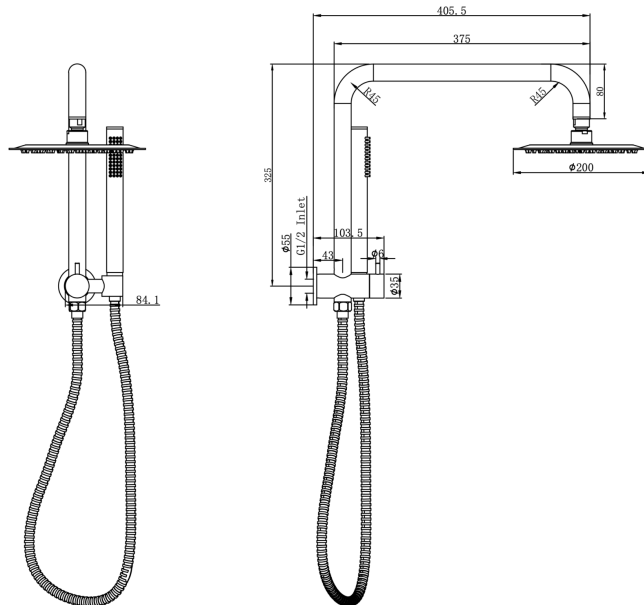

Sofia Short Shower Combination with Slim Handpiece and 200mm Round Head

Product Specifications

Code:	SOF-36b-200R-CH
Finish:	Chrome
Barcode:	9339897033688
WELS Star:	3 Star
WELS Rating:	8.5L/Min
Spindle/Divertor:	1/2 Turn Ceramic Disc
Primary Material:	304 Stainless Steel
Special Features:	Spare Parts Available

SOF-36b-200R-AB
Aged Bronze
PVD

SOF-36b-200R-BB
Brushed Brass
PVD

SOF-36b-200R-BN
Brushed Nickel
Raw Brush

SOF-36b-200R-CH
Chrome
Electroplate

SOF-36b-200R-GM
Gunmetal
PVD

SOF-36b-200R-MB
Matte Black
Electroplate