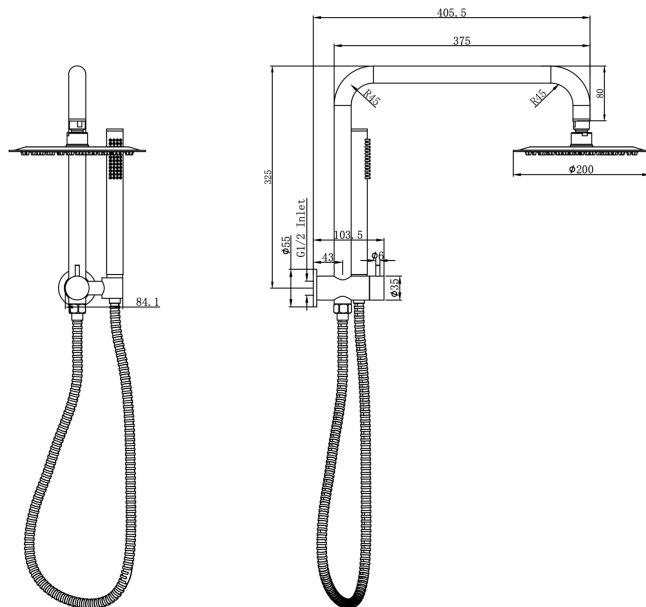

Sofia Short Shower Combination with Slim Handpiece and 200mm Round Head

Product Specifications

Code:	SOF-36b-200R-GM
Finish:	Gunmetal
Barcode:	9339897033695
WELS Star:	3 Star
WELS Rating:	8.5L/Min
Spindle/Divertor:	1/2 Turn Ceramic Disc
Primary Material:	304 Stainless Steel
Special Features:	Spare Parts Available

SOF-36b-200R-AB
Aged Bronze
PVD

SOF-36b-200R-BB
Brushed Brass
PVD

SOF-36b-200R-BN
Brushed Nickel
Raw Brush

SOF-36b-200R-CH
Chrome
Electroplate

SOF-36b-200R-GM
Gunmetal
PVD

SOF-36b-200R-MB
Matte Black
Electroplate