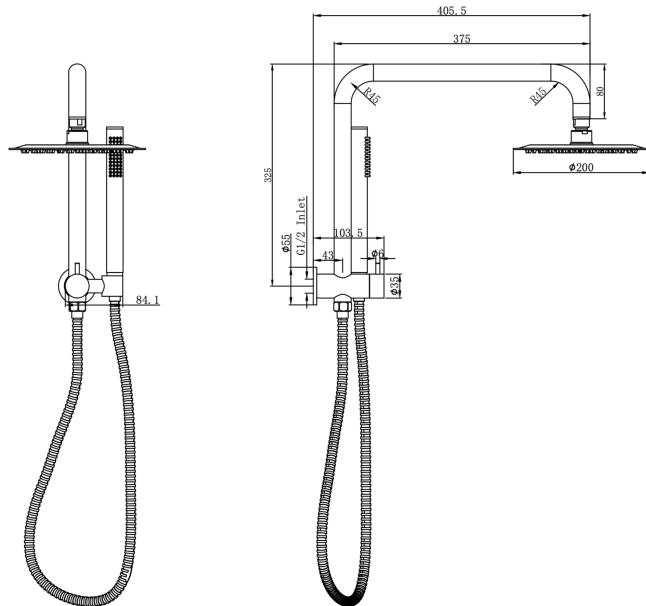

# Sofia Short Shower Combination with Slim Handpiece and 200mm Round Head

## Product Specifications

Code:	SOF-36b-200R-MB
Finish:	Matte Black
Barcode:	9339897033701
WELS Star:	3 Star
WELS Rating:	8.5L/Min
Spindle/Divertor:	1/2 Turn Ceramic Disc
Primary Material:	304 Stainless Steel
Special Features:	Spare Parts Available

**SOF-36b-200R-AB**  
Aged Bronze  
PVD

**SOF-36b-200R-BB**  
Brushed Brass  
PVD

**SOF-36b-200R-BN**  
Brushed Nickel  
Raw Brush

**SOF-36b-200R-CH**  
Chrome  
Electroplate

**SOF-36b-200R-GM**  
Gunmetal  
PVD