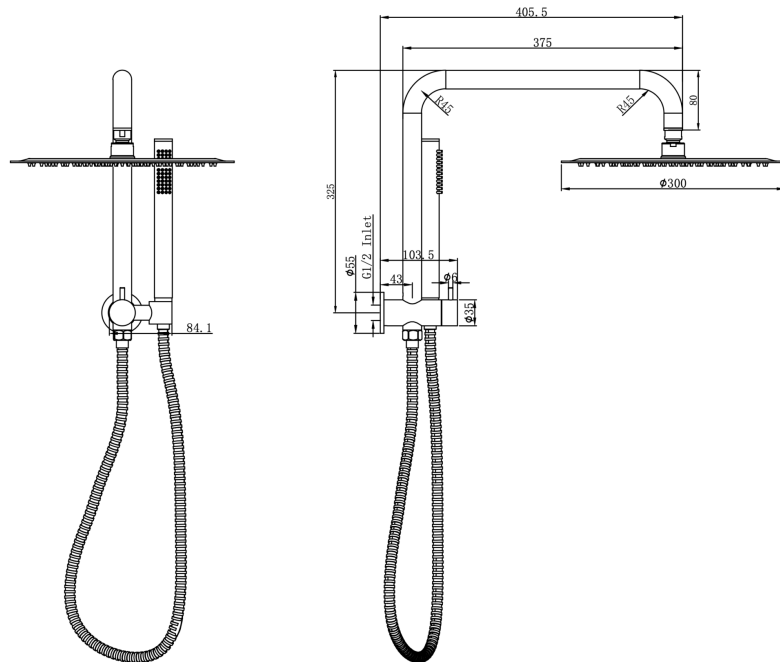

Sofia Short Shower Combination with Slim Handpiece and 300mm Round Head

Product Specifications

| | |
|-------------------|-----------------------|
| Code: | SOF-36b-300R-AB |
| Finish: | Aged Bronze |
| Barcode: | 9339897033718 |
| WELS Star: | 3 Star |
| WELS Rating: | 8.5L/Min |
| Spindle/Divertor: | 1/2 Turn Ceramic Disc |
| Primary Material: | 304 Stainless Steel |
| Special Features: | Spare Parts Available |

| | | | | | |
|---|--|---|--|---|---|
|  | SOF-36b-300R-AB Aged Bronze PVD |  | SOF-36b-300R-BB Brushed Brass PVD |  | SOF-36b-300R-BN Brushed Nickel Raw Brush |
|  | SOF-36b-300R-CH Chrome Electroplate |  | SOF-36b-300R-GM Gunmetal PVD |  | SOF-36b-300R-MB Matte Black Electroplate |