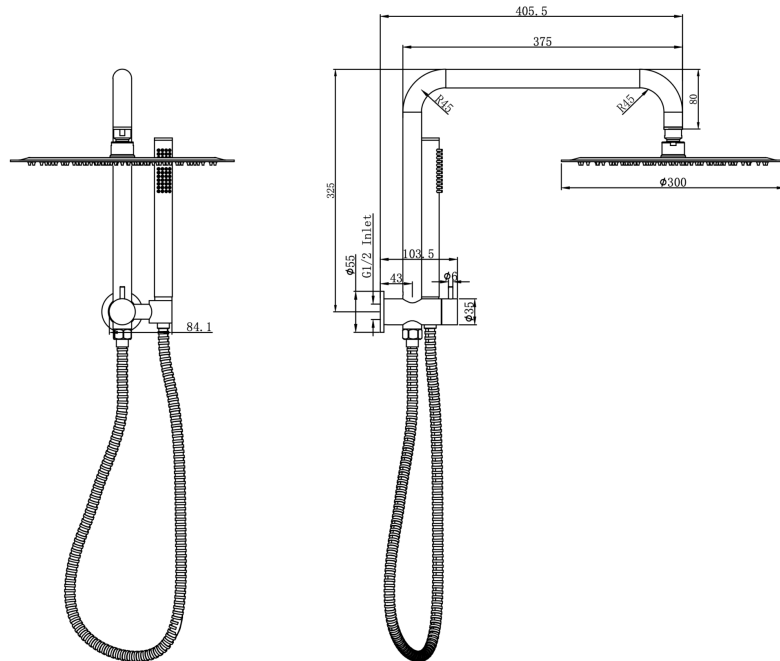

Sofia Short Shower Combination with Slim Handpiece and 300mm Round Head

Product Specifications

Code:	SOF-36b-300R-BN
Finish:	Brushed Nickel
Barcode:	9339897033732
WELS Star:	3 Star
WELS Rating:	8.5L/Min
Spindle/Divertor:	1/2 Turn Ceramic Disc
Primary Material:	304 Stainless Steel
Special Features:	Spare Parts Available

	SOF-36b-300R-AB Aged Bronze PVD		SOF-36b-300R-BB Brushed Brass PVD		SOF-36b-300R-BN Brushed Nickel Raw Brush
	SOF-36b-300R-CH Chrome Electroplate		SOF-36b-300R-GM Gunmetal PVD		SOF-36b-300R-MB Matte Black Electroplate