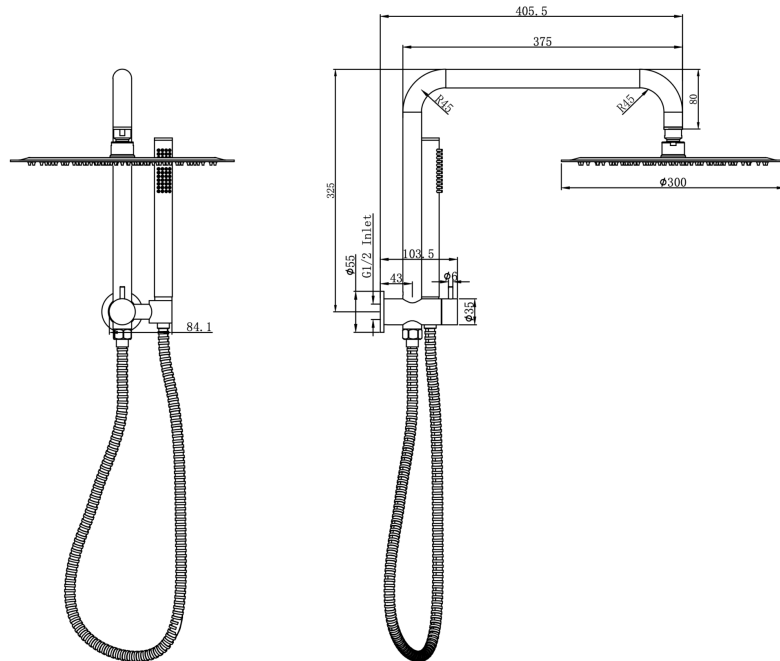

Sofia Short Shower Combination with Slim Handpiece and 300mm Round Head

Product Specifications

Code:	SOF-36b-300R-CH
Finish:	Chrome
Barcode:	9339897033749
WELS Star:	3 Star
WELS Rating:	8.5L/Min
Spindle/Divertor:	1/2 Turn Ceramic Disc
Primary Material:	304 Stainless Steel
Special Features:	Spare Parts Available

SOF-36b-300R-AB
Aged Bronze
PVD

SOF-36b-300R-BB
Brushed Brass
PVD

SOF-36b-300R-BN
Brushed Nickel
Raw Brush

SOF-36b-300R-CH
Chrome
Electroplate

SOF-36b-300R-GM
Gunmetal
PVD

SOF-36b-300R-MB
Matte Black
Electroplate