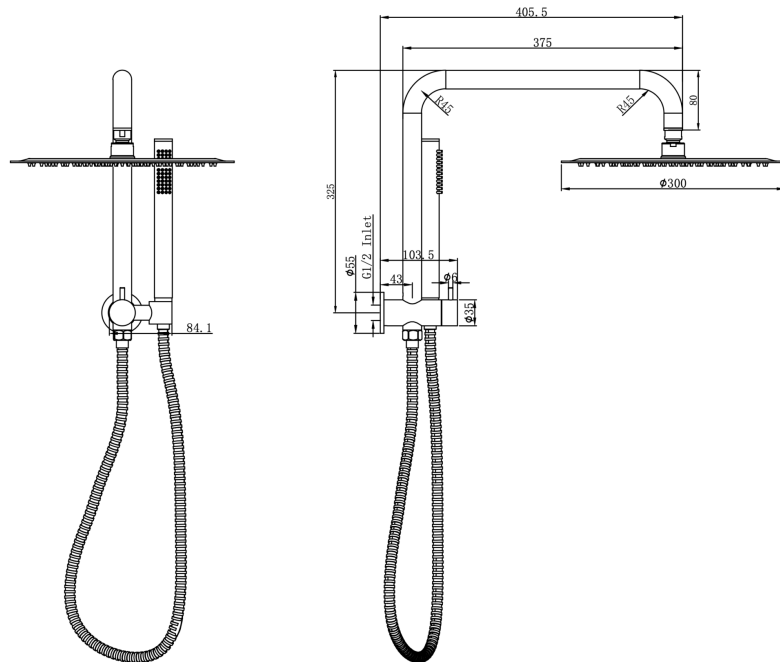

# Sofia Short Shower Combination with Slim Handpiece and 300mm Round Head

## Product Specifications

|                   |                       |
|-------------------|-----------------------|
| Code:             | SOF-36b-300R-GM       |
| Finish:           | Gunmetal              |
| Barcode:          | 9339897033756         |
| WELS Star:        | 3 Star                |
| WELS Rating:      | 8.5L/Min              |
| Spindle/Divertor: | 1/2 Turn Ceramic Disc |
| Primary Material: | 304 Stainless Steel   |
| Special Features: | Spare Parts Available |

|   |  |   |  |   |   |
|---|--|---|--|---|---|
|  | <b>SOF-36b-300R-AB</b><br>Aged Bronze<br>PVD     |  | <b>SOF-36b-300R-BB</b><br>Brushed Brass<br>PVD |  | <b>SOF-36b-300R-BN</b><br>Brushed Nickel<br>Raw Brush |
|  | <b>SOF-36b-300R-CH</b><br>Chrome<br>Electroplate |  | <b>SOF-36b-300R-GM</b><br>Gunmetal<br>PVD      |  | <b>SOF-36b-300R-MB</b><br>Matte Black<br>Electroplate |