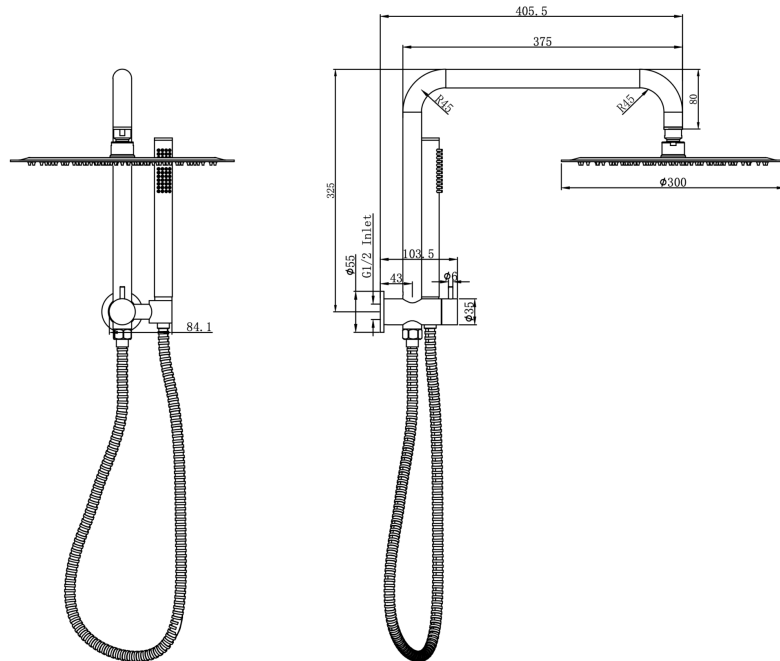

# Sofia Short Shower Combination with Slim Handpiece and 300mm Round Head

## Product Specifications

Code:	SOF-36b-300R-MB
Finish:	Matte Black
Barcode:	9339897033763
WELS Star:	3 Star
WELS Rating:	8.5L/Min
Spindle/Divertor:	1/2 Turn Ceramic Disc
Primary Material:	304 Stainless Steel
Special Features:	Spare Parts Available