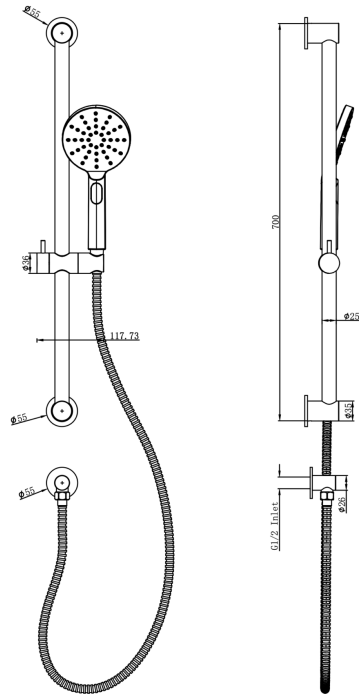

# Sofia Sliding Shower Rail with Multifunction Handpiece

## Product Specifications

|                     |  |
|---------------------|--|
| Code:               | SOF-37a-AB   |
| Finish:             | Aged Bronze  |
| Barcode:            | 9339897033770                                      |
| WELS Star:          | 5 Star   |
| WELS Rating:        | 6L/Min   |
| Primary Material:   | 304 Stainless Steel                                |
| Technical Features: | Adjustable Fixing Point: Main Rail Cut to Length   |
| Special Features:   | Spare Parts Available<br>Optional Non-Return Valve |

**SOF-37a-CH**  
Chrome  
Electroplate

**SOF-37a-GM**  
Gunmetal  
PVD

**SOF-37a-MB**  
Matte Black  
Electroplate

**SOF-37a-AB**  
Aged Bronze  
PVD

**SOF-37a-BB**  
Brushed Brass  
PVD

**SOF-37a-BN**  
Brushed Nickel  
Raw Brush